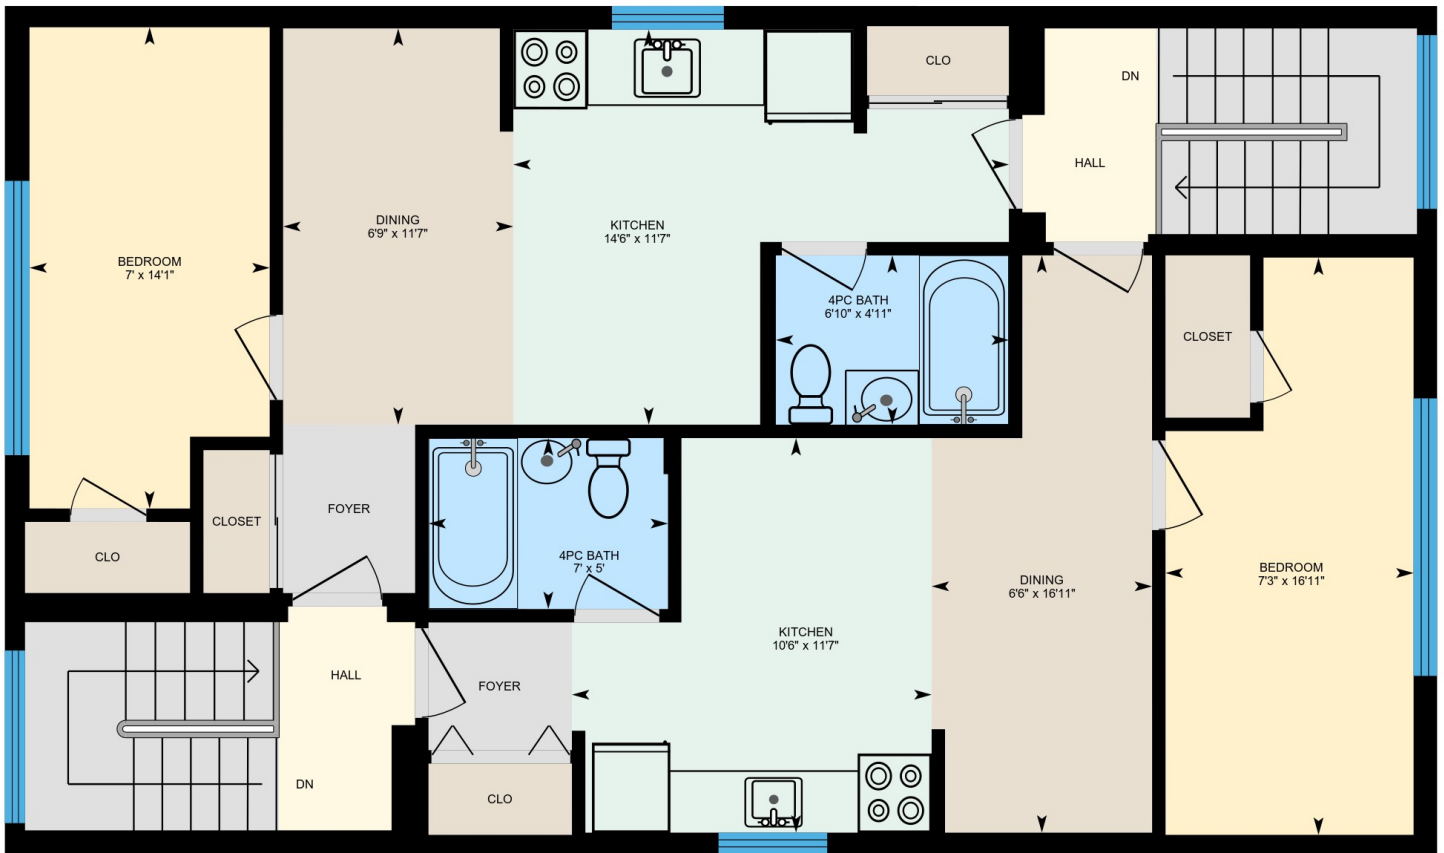

## Main Floor

PREPARED: Apr 2021

White regions are excluded from total floor area in iGUIDE floor plans. All room dimensions and floor areas must be considered approximate and are subject to independent verification.

## 2nd Floor

PREPARED: Apr 2021

White regions are excluded from total floor area in iGUIDE floor plans. All room dimensions and floor areas must be considered approximate and are subject to independent verification.

## Basement

PREPARED: Apr 2021

White regions are excluded from total floor area in iGUIDE floor plans. All room dimensions and floor areas must be considered approximate and are subject to independent verification.